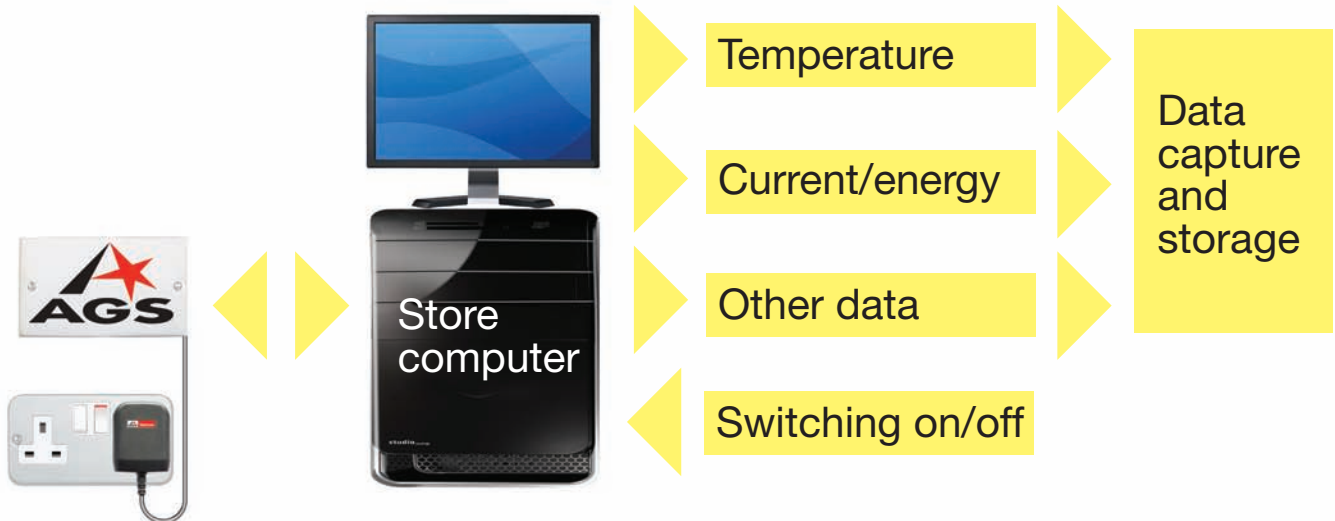

AGS DataCaster operation schematic

Data transfer/signalling via mains wiring (any combination of phases)